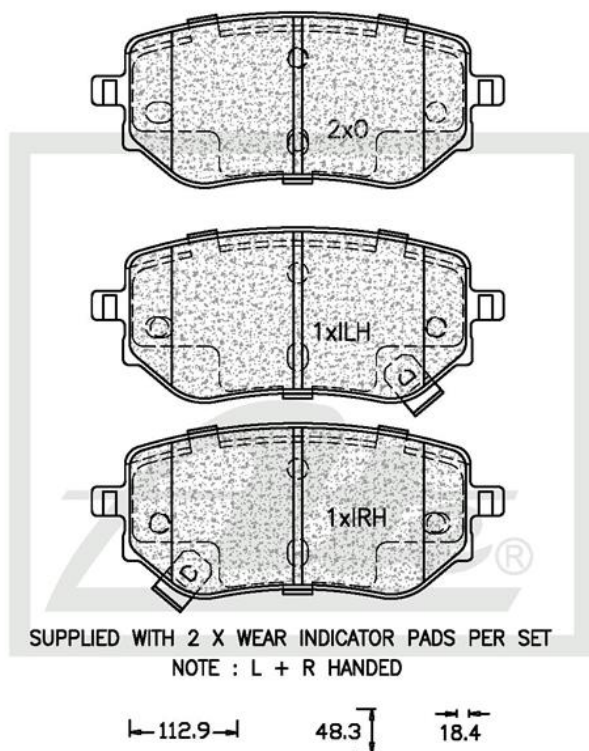

NEW PART NUMBER

Drawing

Details of New Part

Brake Pad – Rear

Product Dimensions

Length – 112.9mm

Height – 48.3mm

Thickness – 18.4mm

Package Dimensions

Weight – 1247.4g

L – 137.7mm

W – 88.5mm

H – 68mm

Barcode

ATE1409

Vehicle Applications